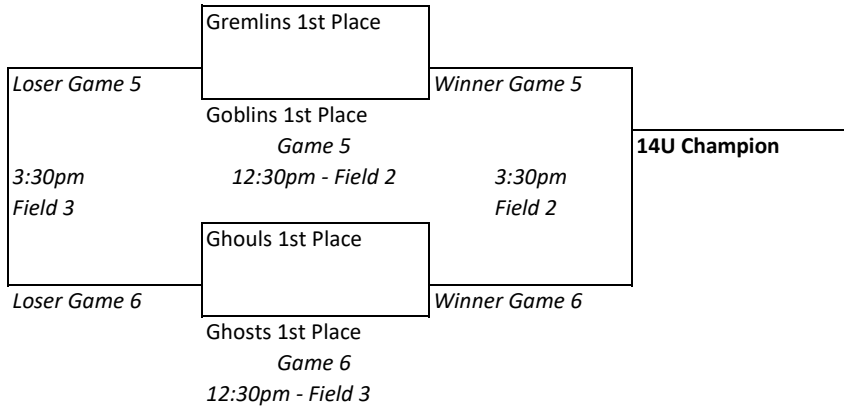

**2019 Field of Screams
12U and 14U Schedule by Field**

	Field 2		Field 3	
8:00am	Team ONE 14U North	East Ave	EYLA 14U	Team ONE 14U North 2
8:30am	Yeti 14U	Team ONE 2025 Premier 2	Team ONE 2024 Select 2	Lakeshore 14U
9:00am	Team ONE 2025 Premier	East Ave	EYLA 14U	Team ONE 2024 Select
9:30am	Team ONE 2025 Premier 2	360 Sharkbait	Lakeshore 14U	Northside Stars Blue
10:00am	Team ONE 14U North	Team ONE 2025 Premier	Team ONE 14U North 2	Team ONE 2024 Select
10:30am	Yeti 14U	360 Sharkbait	Northside Stars Blue	Team ONE 2024 Select 2
11:00am	EYLA	MKE Elite Navy	Yeti	MKE Elite Carolina
11:30am	Gremlins 3rd Place	Goblins 3rd Place	Ghouls 3rd Place	Ghosts 3rd Place
12:00pm	Gremlins 2nd Place	Goblins 2nd Place	Ghouls 2nd Place	Ghosts 2nd Place
12:30pm	Gremlins 1st Place	Goblins 1st Place	Ghouls 1st Place	Ghosts 1st Place
1:00pm	EYLA	MKE Elite Carolina	Yeti	Lakeshore 12U
1:30pm	Winner Game 1	Winner Game 2	Loser Game 1	Loser Game 2
2:00pm	MKE Elite Navy	Lakeshore 12U	Yeti	EYLA
2:30pm	Winner Game 3	Winner Game 4	Loser Game 3	Loser Game 4
3:00pm	Lakeshore 12U	MKE Elite Carolina	MKE Elite Navy	Players 360*
3:30pm	Winner Game 5	Winner Game 6	Loser Game 5	Loser Game 6
4:00pm	12U 2nd Place Witches (Game 1)	12U 3rd Place Witches (Game 1)	12U 5th Place Witches	12U 4th Place Witches
4:30pm				
5:00pm	Winner 12U Game 1	12U 1st Place Witches		

MILLER'S
ALE HOUSE

12U Seeded Play

14U Bracket Play

2019 Field of Screams
12U and 14U Divisions

12U Division	
Witches	
EYLA	MKE Elite Carolina
Lakshore 12U	Yeti 12U
MKE Elite Navy	

14U Division	
Gremlins	Ghouls
Team ONE 14U North	Team ONE 2025 Premier 2
Team ONE 2025 Premier	Yeti 14U
East Ave	Shark Bait 360
Goblins	Ghosts
Team ONE 14U North 2	Team ONE 2024 Select 2
Team ONE 2024 Select	Lakeshore
EYLA 14U	Northside Stars Blue