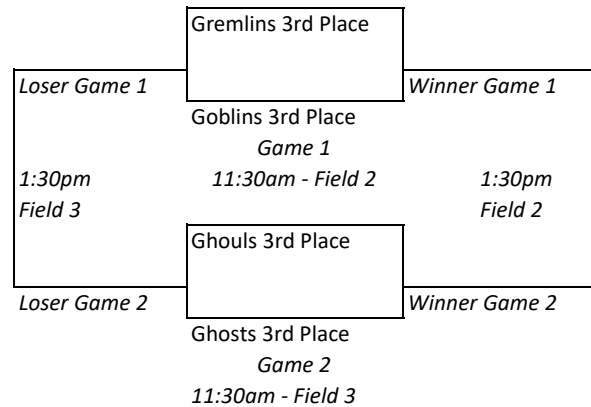

**2019 Field of Screams
12U and 14U Schedule by Field**

	Field 2		Field 3	
8:00am	Team ONE 14U North	East Ave	EYLA 14U	Team ONE 14U North 2
8:30am	Yeti 14U	Team ONE 2025 Premier 2	Team ONE 2024 Select 2	Lakeshore 14U
9:00am	Team ONE 2025 Premier	East Ave	EYLA 14U	Team ONE 2024 Select
9:30am	Team ONE 2025 Premier 2	360 Sharkbait	Lakeshore 14U	Northside Stars Blue
10:00am	Team ONE 14U North	Team ONE 2025 Premier	Team ONE 14U North 2	Team ONE 2024 Select
10:30am	Yeti 14U	360 Sharkbait	Northside Stars Blue	Team ONE 2024 Select 2
11:00am	EYLA	MKE Elite Navy	Yeti	MKE Elite Carolina
11:30am	Gremlins 3rd Place	Goblins 3rd Place	Ghouls 3rd Place	Ghosts 3rd Place
12:00pm	Gremlins 2nd Place	Goblins 2nd Place	Ghouls 2nd Place	Ghosts 2nd Place
12:30pm	Gremlins 1st Place	Goblins 1st Place	Ghouls 1st Place	Ghosts 1st Place
1:00pm	EYLA	MKE Elite Carolina	Yeti	Lakeshore 12U
1:30pm	Winner Game 1	Winner Game 2	Loser Game 1	Loser Game 2
2:00pm	MKE Elite Navy	Lakeshore 12U	Yeti	EYLA
2:30pm	Winner Game 3	Winner Game 4	Loser Game 3	Loser Game 4
3:00pm	Lakeshore 12U	MKE Elite Carolina	MKE Elite Navy	Players 360*
3:30pm	Winner Game 5	Winner Game 6	Loser Game 5	Loser Game 6
4:00pm	12U 2nd Place Witches (Game 1)	12U 3rd Place Witches (Game 1)	12U 5th Place Witches	12U 4th Place Witches
4:30pm				
5:00pm	Winner 12U Game 1	12U 1st Place Witches		

MILLER'S
ALE HOUSE

12U Seeded Play

14U Bracket Play

2019 Field of Screams
12U and 14U Divisions

12U Division	
Witches	
EYLA	MKE Elite Carolina
Lakshore 12U	Yeti 12U
MKE Elite Navy	

14U Division	
Gremlins	Ghouls
Team ONE 14U North	Team ONE 2025 Premier 2
Team ONE 2025 Premier	Yeti 14U
East Ave	Shark Bait 360
Goblins	Ghosts
Team ONE 14U North 2	Team ONE 2024 Select 2
Team ONE 2024 Select	Lakeshore
EYLA 14U	Northside Stars Blue