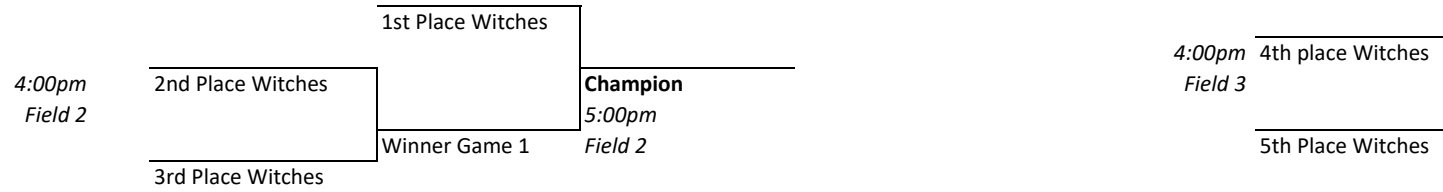

**2019 Field of Screams
12U and 14U Schedule by Field**

	Field 2		Field 3	
8:00am	Team ONE 14U North	East Ave	EYLA 14U	Team ONE 14U North 2
8:30am	Yeti 14U	Team ONE 2025 Premier 2	Team ONE 2024 Select 2	Lakeshore 14U
9:00am	Team ONE 2025 Premier	East Ave	EYLA 14U	Team ONE 2024 Select
9:30am	Team ONE 2025 Premier 2	360 Sharkbait	Lakeshore 14U	Northside Stars Blue
10:00am	Team ONE 14U North	Team ONE 2025 Premier	Team ONE 14U North 2	Team ONE 2024 Select
10:30am	Yeti 14U	360 Sharkbait	Northside Stars Blue	Team ONE 2024 Select 2
11:00am	EYLA	MKE Elite Navy	Yeti	MKE Elite Carolina
11:30am	Gremlins 3rd Place	Goblins 3rd Place	Ghouls 3rd Place	Ghosts 3rd Place
12:00pm	Gremlins 2nd Place	Goblins 2nd Place	Ghouls 2nd Place	Ghosts 2nd Place
12:30pm	Gremlins 1st Place	Goblins 1st Place	Ghouls 1st Place	Ghosts 1st Place
1:00pm	EYLA	MKE Elite Carolina	Yeti	Lakeshore 12U
1:30pm	Winner Game 1	Winner Game 2	Loser Game 1	Loser Game 2
2:00pm	MKE Elite Navy	Lakeshore 12U	Yeti	EYLA
2:30pm	Winner Game 3	Winner Game 4	Loser Game 3	Loser Game 4
3:00pm	Lakeshore 12U	MKE Elite Carolina	MKE Elite Navy	Players 360*
3:30pm	Winner Game 5	Winner Game 6	Loser Game 5	Loser Game 6
4:00pm	12U 2nd Place Witches (Game 1)	12U 3rd Place Witches (Game 1)	12U 5th Place Witches	12U 4th Place Witches
4:30pm				
5:00pm	Winner 12U Game 1	12U 1st Place Witches		

MILLER'S
ALE HOUSE

12U Seeded Play

14U Bracket Play

2019 Field of Screams
12U and 14U Divisions

12U Division	
Witches	
EYLA	MKE Elite Carolina
Lakshore 12U	Yeti 12U
MKE Elite Navy	

14U Division	
Gremlins	Ghouls
Team ONE 14U North	Team ONE 2025 Premier 2
Team ONE 2025 Premier	Yeti 14U
East Ave	Shark Bait 360
Goblins	Ghosts
Team ONE 14U North 2	Team ONE 2024 Select 2
Team ONE 2024 Select	Lakeshore
EYLA 14U	Northside Stars Blue