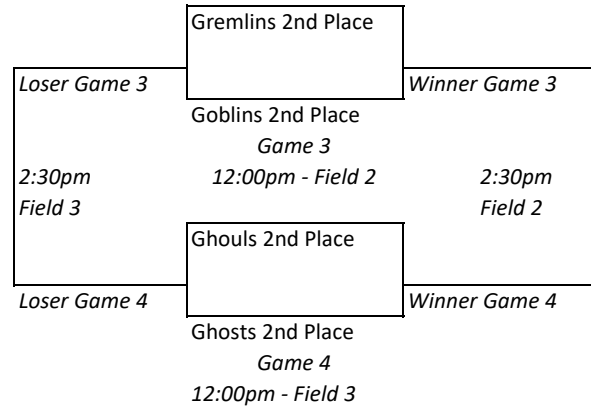

**2019 Field of Screams
12U and 14U Schedule by Field**

	Field 2		Field 3	
8:00am	Team ONE 14U North	East Ave	EYLA 14U	Team ONE 14U North 2
8:30am	Yeti 14U	Team ONE 2025 Premier 2	Team ONE 2024 Select 2	Lakeshore 14U
9:00am	Team ONE 2025 Premier	East Ave	EYLA 14U	Team ONE 2024 Select
9:30am	Team ONE 2025 Premier 2	360 Sharkbait	Lakeshore 14U	Northside Stars Blue
10:00am	Team ONE 14U North	Team ONE 2025 Premier	Team ONE 14U North 2	Team ONE 2024 Select
10:30am	Yeti 14U	360 Sharkbait	Northside Stars Blue	Team ONE 2024 Select 2
11:00am	EYLA	MKE Elite Navy	Yeti	MKE Elite Carolina
11:30am	Gremlins 3rd Place	Goblins 3rd Place	Ghouls 3rd Place	Ghosts 3rd Place
12:00pm	Gremlins 2nd Place	Goblins 2nd Place	Ghouls 2nd Place	Ghosts 2nd Place
12:30pm	Gremlins 1st Place	Goblins 1st Place	Ghouls 1st Place	Ghosts 1st Place
1:00pm	EYLA	MKE Elite Carolina	Yeti	Lakeshore 12U
1:30pm	Winner Game 1	Winner Game 2	Loser Game 1	Loser Game 2
2:00pm	MKE Elite Navy	Lakeshore 12U	Yeti	EYLA
2:30pm	Winner Game 3	Winner Game 4	Loser Game 3	Loser Game 4
3:00pm	Lakeshore 12U	MKE Elite Carolina	MKE Elite Navy	Players 360*
3:30pm	Winner Game 5	Winner Game 6	Loser Game 5	Loser Game 6
4:00pm	12U 2nd Place Witches (Game 1)	12U 3rd Place Witches (Game 1)	12U 5th Place Witches	12U 4th Place Witches
4:30pm				
5:00pm	Winner 12U Game 1	12U 1st Place Witches		

MILLER'S
ALE HOUSE

12U Seeded Play

14U Bracket Play

2019 Field of Screams
12U and 14U Divisions

12U Division	
Witches	
EYLA	MKE Elite Carolina
Lakshore 12U	Yeti 12U
MKE Elite Navy	

14U Division	
Gremlins	Ghouls
Team ONE 14U North	Team ONE 2025 Premier 2
Team ONE 2025 Premier	Yeti 14U
East Ave	Shark Bait 360
Goblins	Ghosts
Team ONE 14U North 2	Team ONE 2024 Select 2
Team ONE 2024 Select	Lakeshore
EYLA 14U	Northside Stars Blue